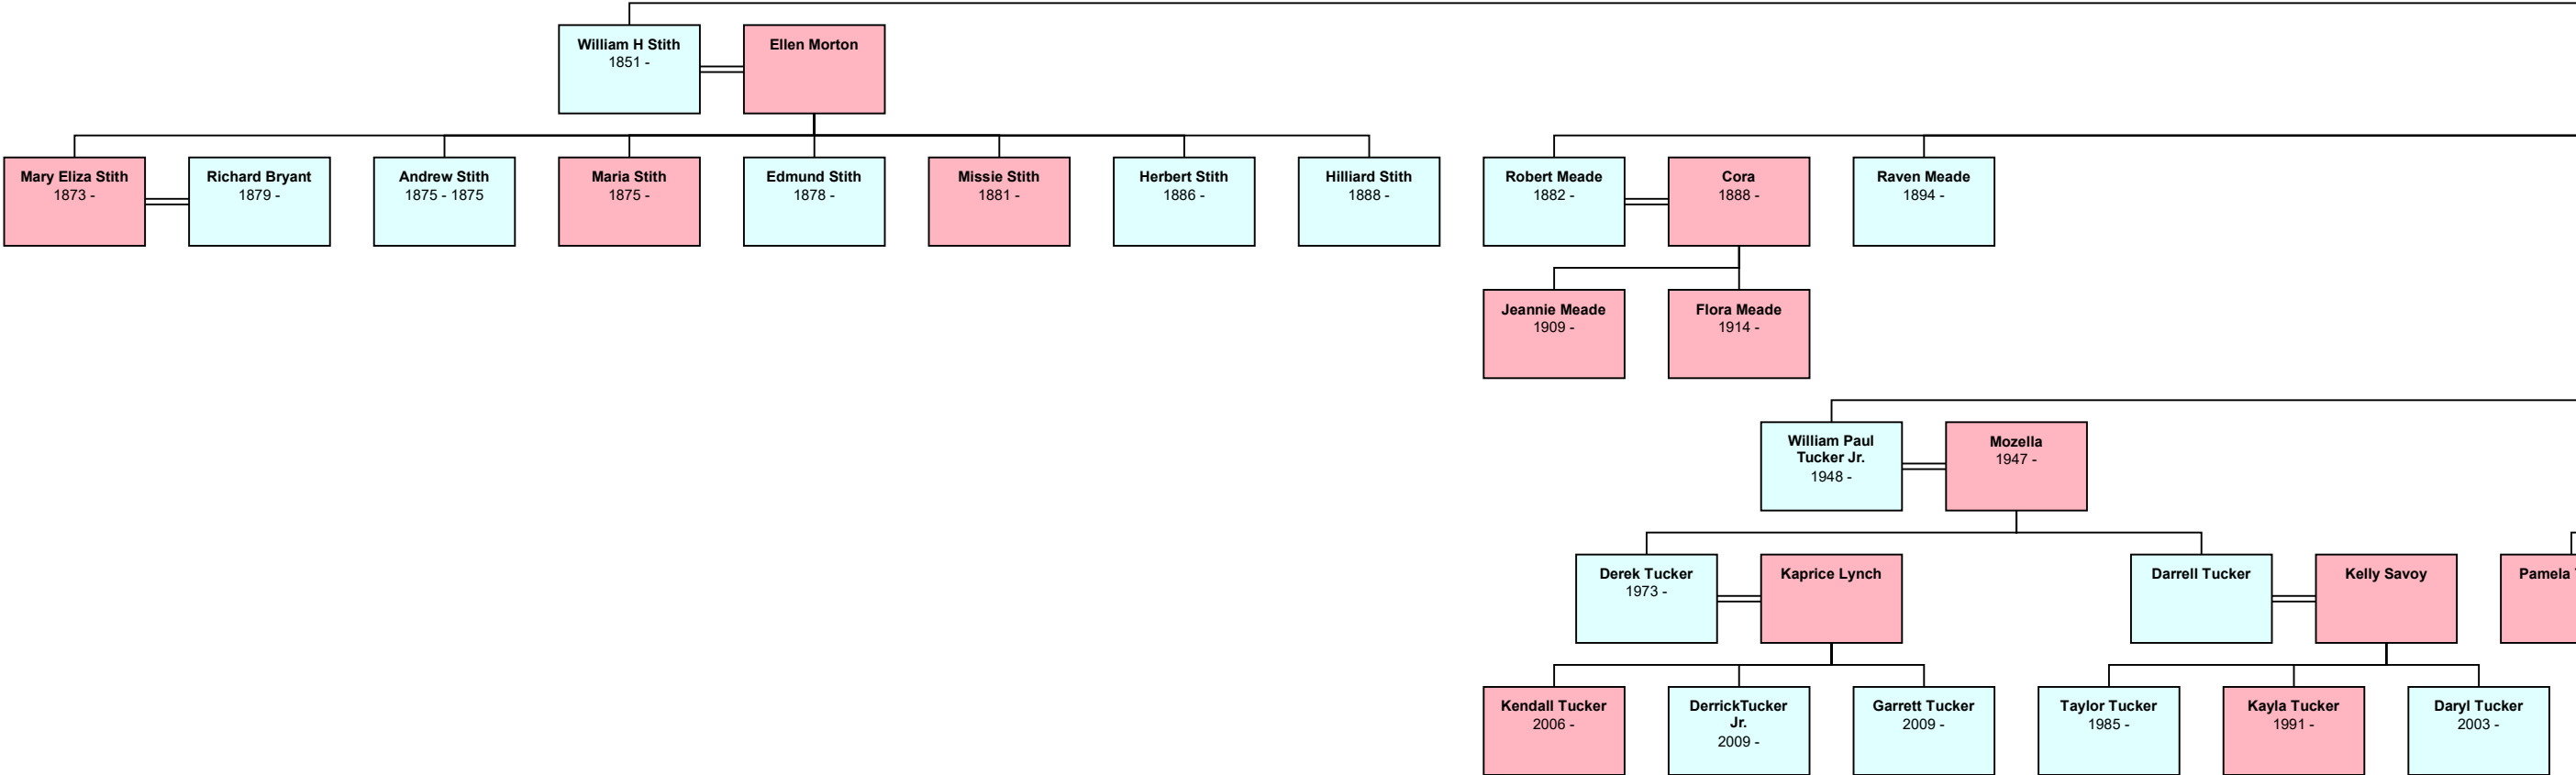

**Descendant Chart for  
West Africa YDNA E38V Stith**

Children

Grandchildren

Great-Grandchildren

2nd Great-Grandchildren

3rd Great-Grandchildren

4th Great-Grandchildren

5th Great-Grandchildren

6th Great-Grandchildren

n

West Africa  
YDNA E38V  
Stith

Raymond  
Burchett

Robert V. Stith  
1895 -

Julia Stith  
1898 - 1956

James Walker  
Jr.

Baylise  
Burchett  
1919 - 1978

Richard Walker

Eugene Walker

James Walker

Joseph Walker

Morris Walker

Mary Ray Stith  
1925 -

Russell Irby

Elbert Street

Mildred Walker

Sylvia Walker

Cynthia Walker

Alvin Walker

Morris Walker

Joseph Walker

Tawana Walker

Marvin Street