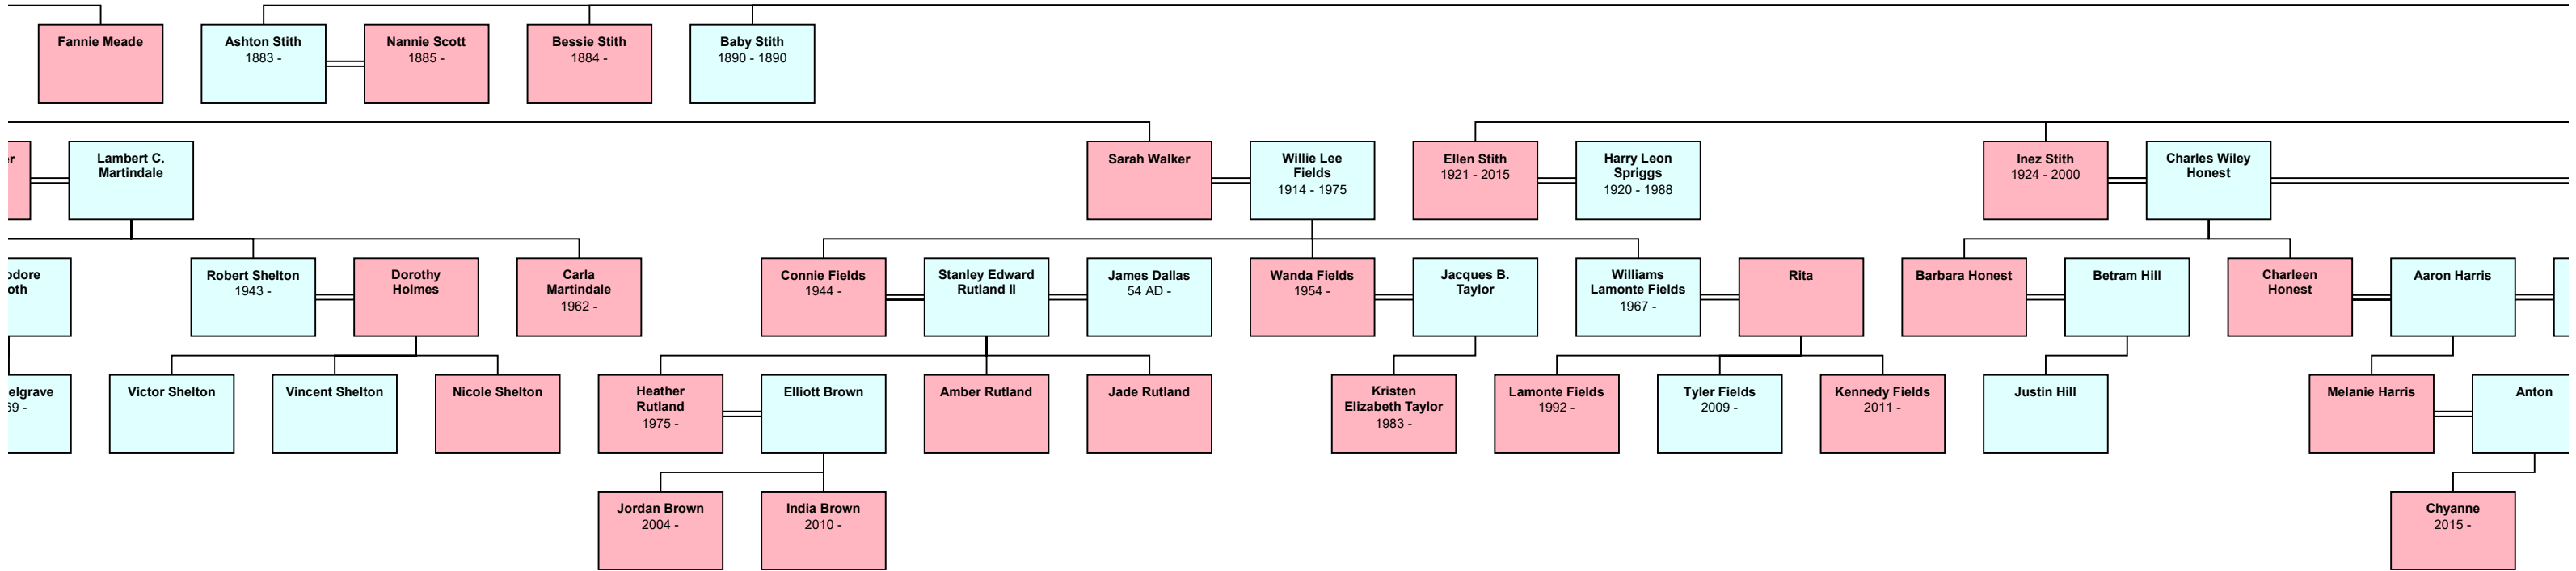

**Descendant Chart for  
West Africa YDNA E38V Stith**

Children

Grandchildren

Great-Grandchildren

2nd Great-Grandchildren

3rd Great-Grandchildren

4th Great-Grandchildren

5th Great-Grandchildren

6th Great-Grandchildren

n

West Africa  
YDNA E38V  
Stith

Raymond  
Burchett

Robert V. Stith  
1895 -

Julia Stith  
1898 - 1956

James Walker  
Jr.

Baylise  
Burchett  
1919 - 1978

Richard Walker

Eugene Walker

James Walker

Joseph Walker

Morris Walker

Mary Ray Stith  
1925 -

Russell Irby

Elbert Street

Mildred Walker

Sylvia Walker

Cynthia Walker

Alvin Walker

Morris Walker

Joseph Walker

Tawana Walker

Marvin Street