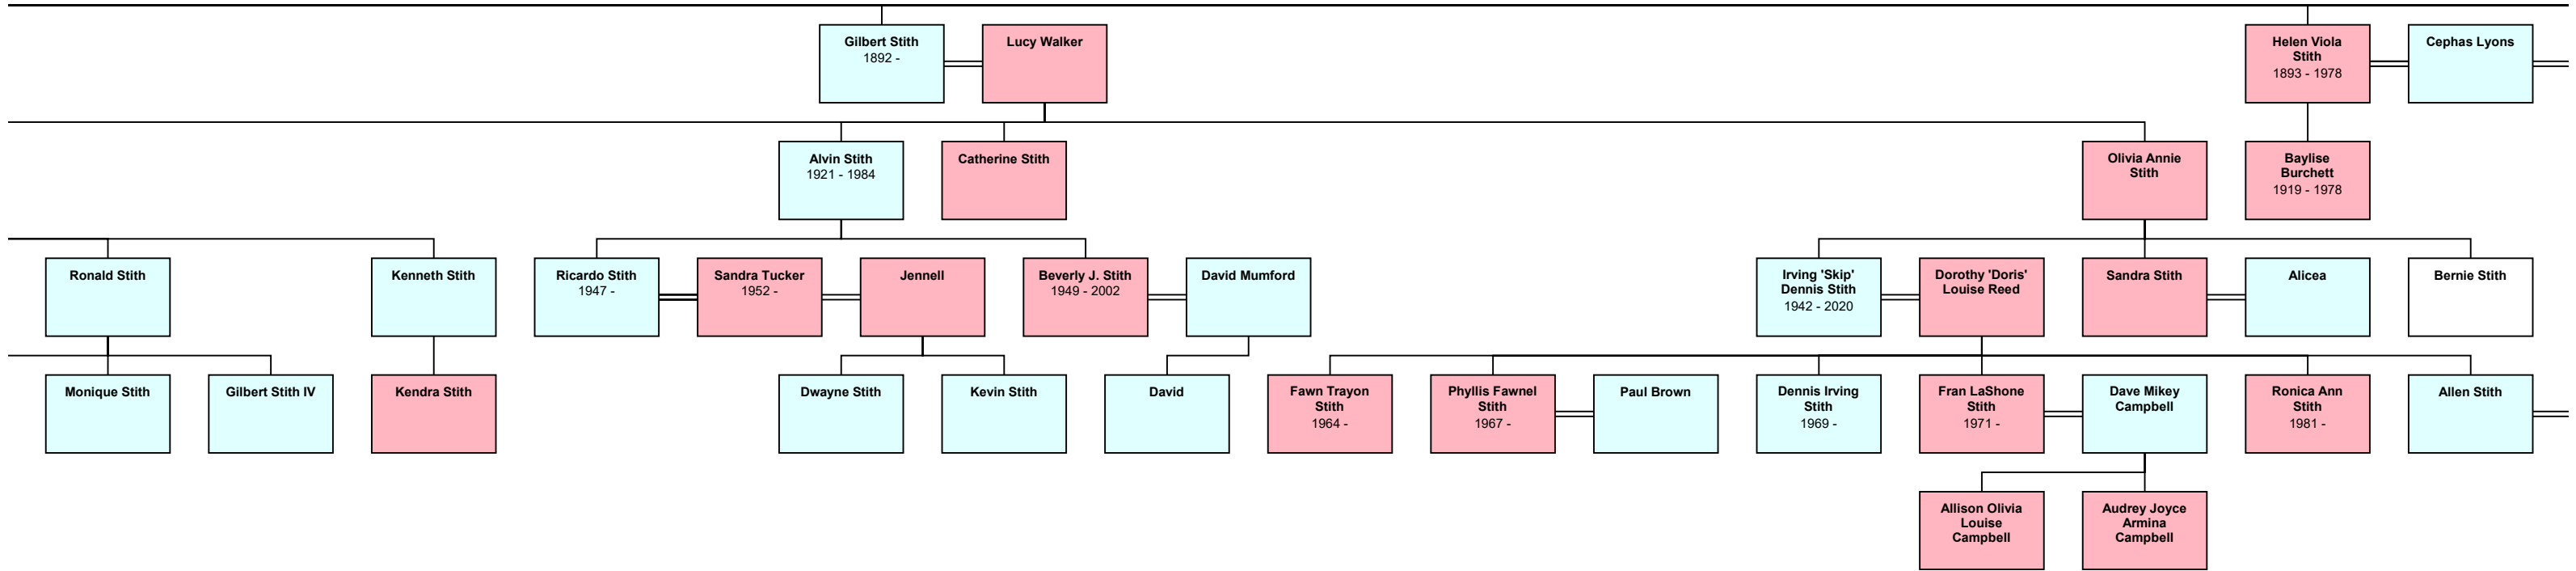

**Descendant Chart for  
West Africa YDNA E38V Stith**

Children

Grandchildren

Great-Grandchildren

2nd Great-Grandchildren

3rd Great-Grandchildren

4th Great-Grandchildren

5th Great-Grandchildren

6th Great-Grandchildren

n

West Africa  
YDNA E38V  
Stith

Raymond  
Burchett

Robert V. Stith  
1895 -

Julia Stith  
1898 - 1956

James Walker  
Jr.

Baylise  
Burchett  
1919 - 1978

Richard Walker

Eugene Walker

James Walker

Joseph Walker

Morris Walker

Mary Ray Stith  
1925 -

Russell Irby

Elbert Street

Mildred Walker

Sylvia Walker

Cynthia Walker

Alvin Walker

Morris Walker

Joseph Walker

Tawana Walker

Marvin Street